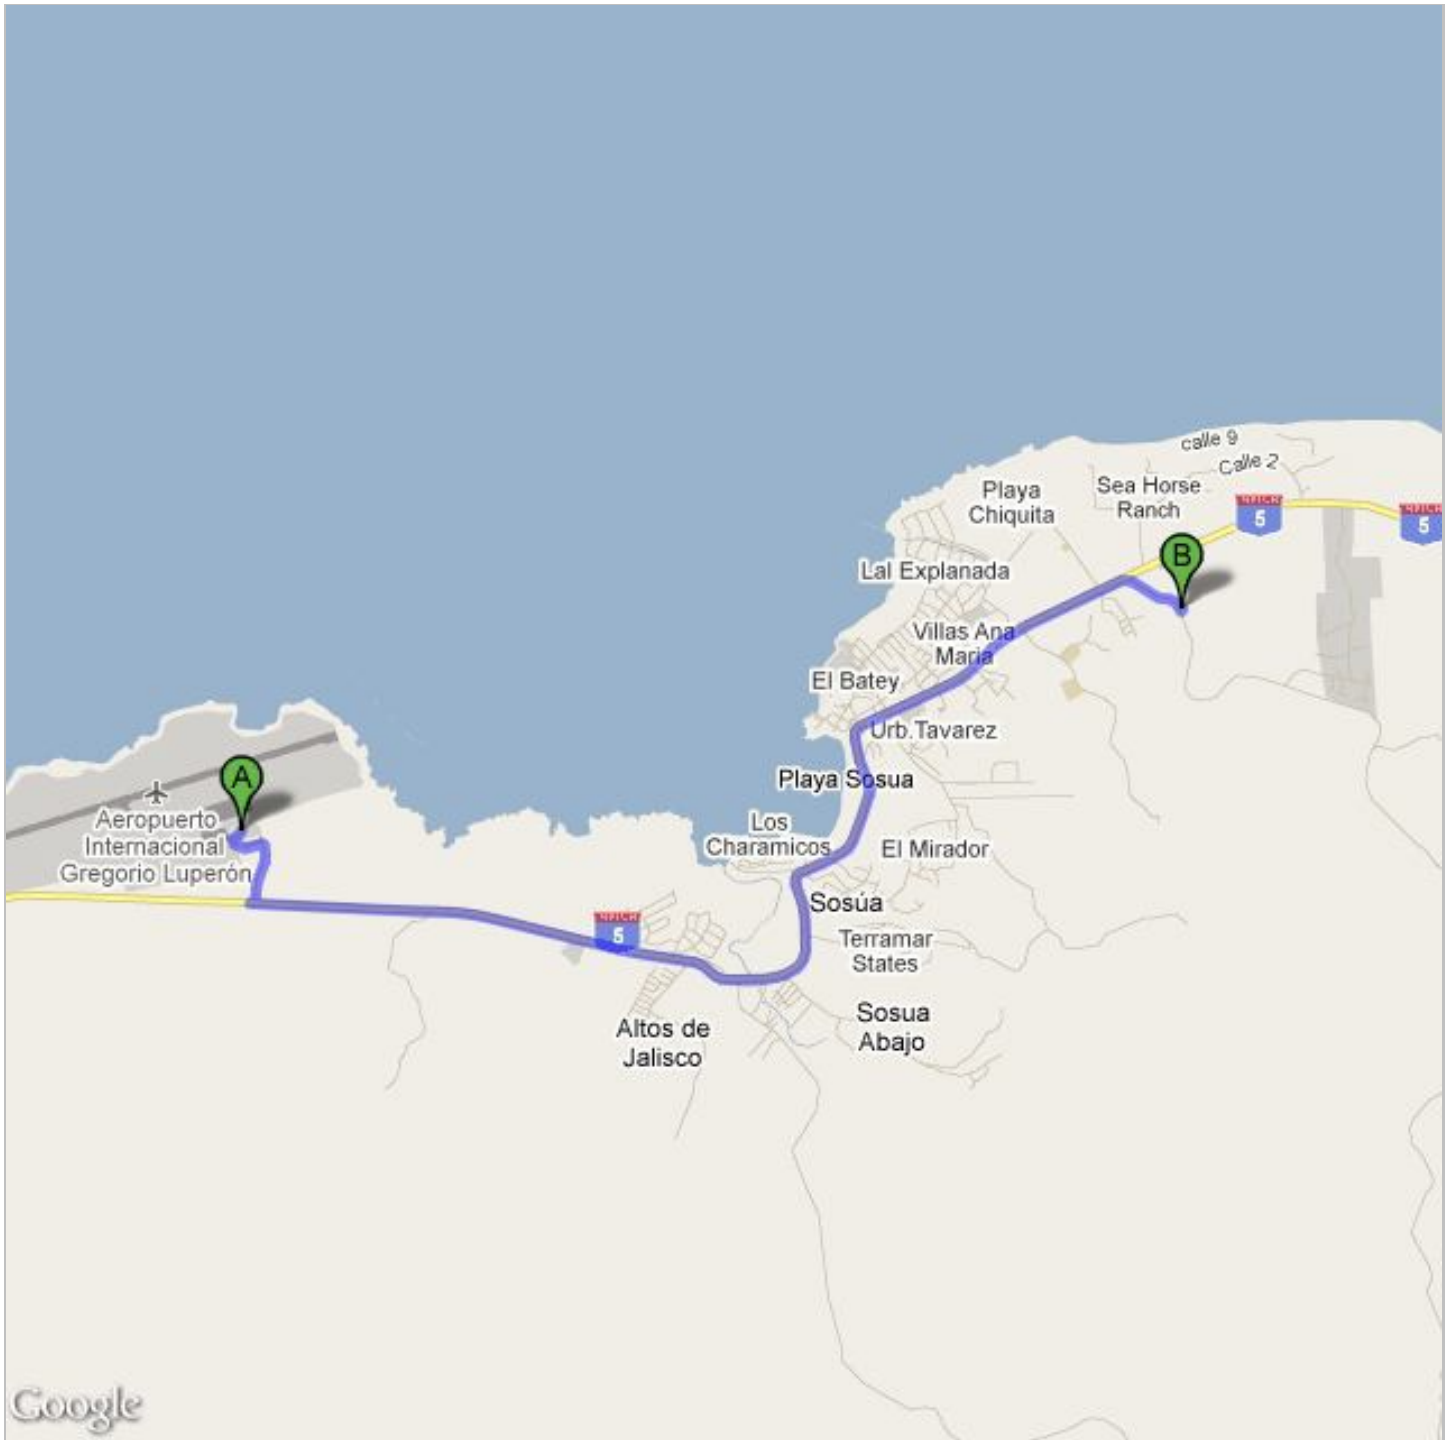

Directions to Residencial Casa Linda
5, Sosua, Dominican Republic - (809) 571-1190
10.7 km – about 11 mins

Save trees. Go green!
Download Google Maps on your phone at google.com/gmm

La Union Airport
Dominican Republic

1. Head **southwest** go 850 m
About 2 mins total 850 m

2. Slight right toward **Route 5** go 57 m
total 900 m

3. Sharp left onto **Route 5** go 9.2 km
About 8 mins total 10.1 km

4. Slight right go 550 m
About 1 min total 10.7 km

5. Take the 1st left go 26 m
Destination will be on the left total 10.7 km

Residencial Casa Linda
5, Sosua, Dominican Republic - (809) 571-1190

These directions are for planning purposes only. You may find that construction projects, traffic, weather, or other events may cause conditions to differ from the map results, and you should plan your route accordingly. You must obey all signs or notices regarding your route.

Map data ©2011